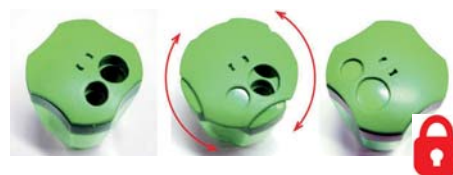

TURN

Ref. 625

Art.	EAN13 art.	Descrizione / Description	INNER pcs	EAN13 inner	MASTER pcs
625	8003438011336	in blister	24	8003438011794	144