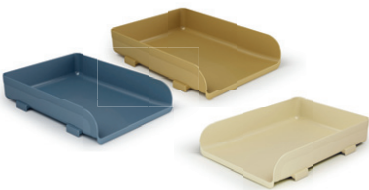

30X ref.7118... (10x col.)
portariviste / magazine file holder

30X ref.85510... (10x col.)
portacorrispondenza / letter tray