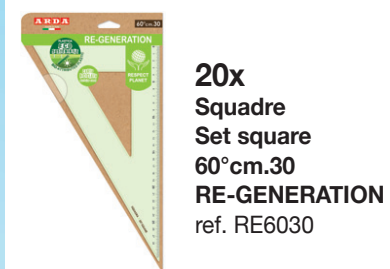

Display 500

Display da terra
Floor displays

1/6 PALLET

RE-GENERATION BLACK IS THE NEW GREEN

REF. 500RE01 - 188 pz/pcs

Ean 8003438 030979