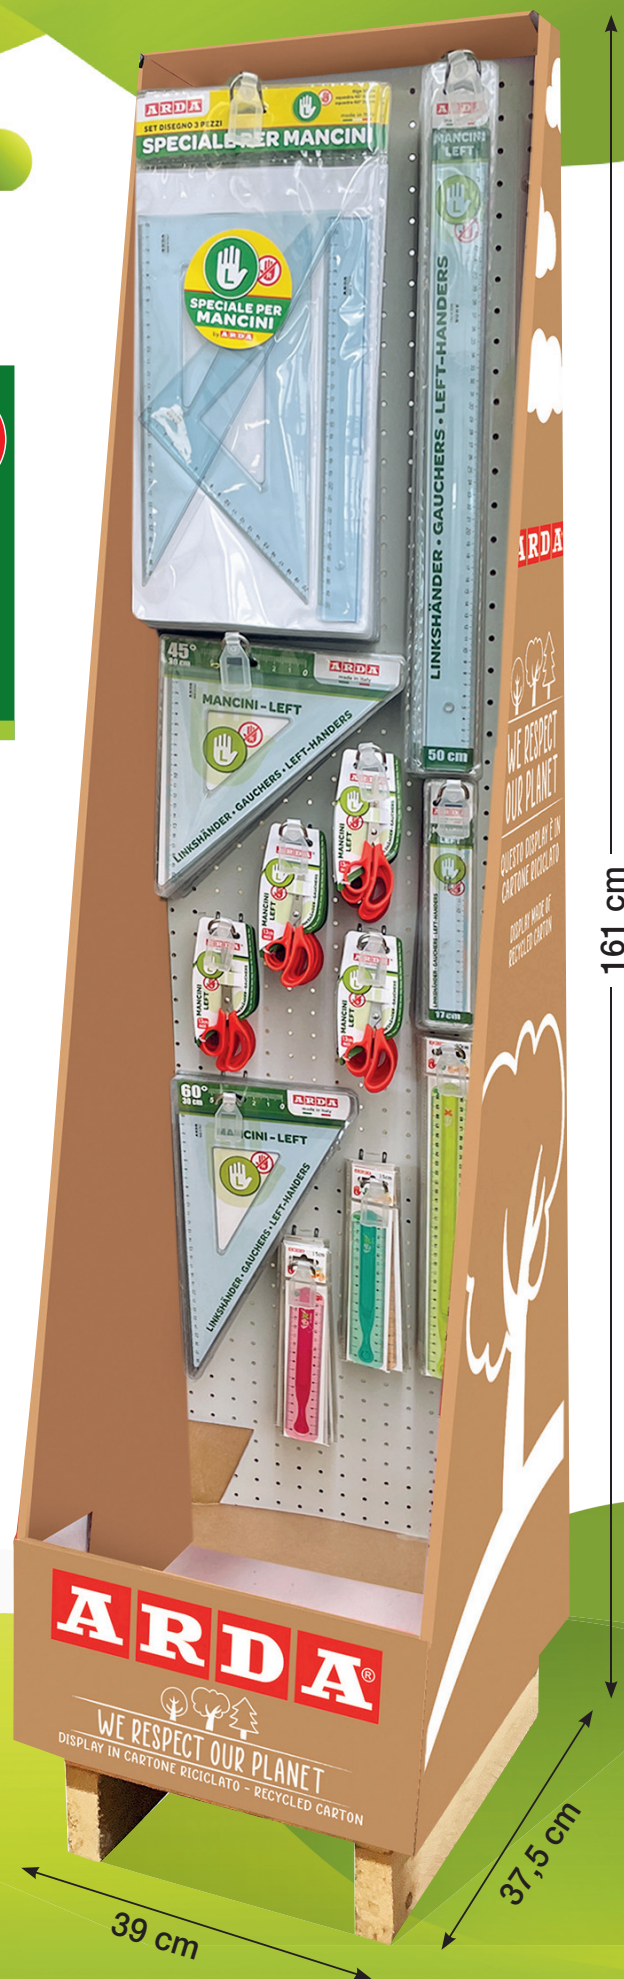

20x
Righe
Ruler
cm.30
FLEXI
"LEFT&RIGHT"
ref. 130

20x
Squadre
Set square
60°cm.30
PER MANCINI
ref. 28830MAN

40x
Righe
Ruler
cm.15
FLEXI
"LEFT&RIGHT"
ref. 115

20x
Righe / Ruler
cm.17
PER MANCINI
ref. 28917MAN

Display 500

Display da terra - Floor displays
1/6 PALLET

ARDA
MADE IN ITALY
ITALIAN QUALITY & STYLE

DISPLAY IN CARTONE
RICICLATO
DISPLAY MADE OF
RECYCLED CARTON
ECO FRIENDLY

TECNOSCHOOL

REF. 500TS1 - 400 pz/pcs