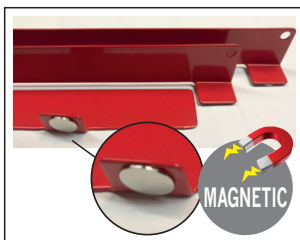

DIM. cm. 200 x 50 x 200 h.

Example of assortment: the content can be changed from the picture

STRONG STRUCTURE IN PAINTED METAL
MODULAR, SEVERAL DISPLAYS CAN BE PLACED SIDE SIDE

BASE WITH INTEGRATED DRAWER FOR PRODUCT STORAGE
 SHELF WITH PRICE HOLDER PROFILE, POSITIONABLE AT DIFFERENT HEIGHTS

METAL PRICE HOLDER HOOK 17 cm

MAGNETIC SEPARATOR KIT FOR SHELF OR DRAWER BASE

SPECIAL SPACE-SAVING POCKETS FOR RULERS, SET SQUARES AND PROTRACTORS

SPECIAL GRIDS FOR COMPASSES

REF. 3000
**DISPLAY DA TERRA GIREVOLE
REVOLVING FLOOR DISPLAY**