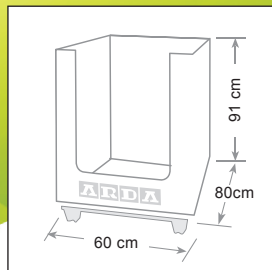

PALL-BOX "BIG"

Display da terra - Floor displays 1/2 PALLET

ARDA

MADE IN ITALY

ITALIAN QUALITY & STYLE