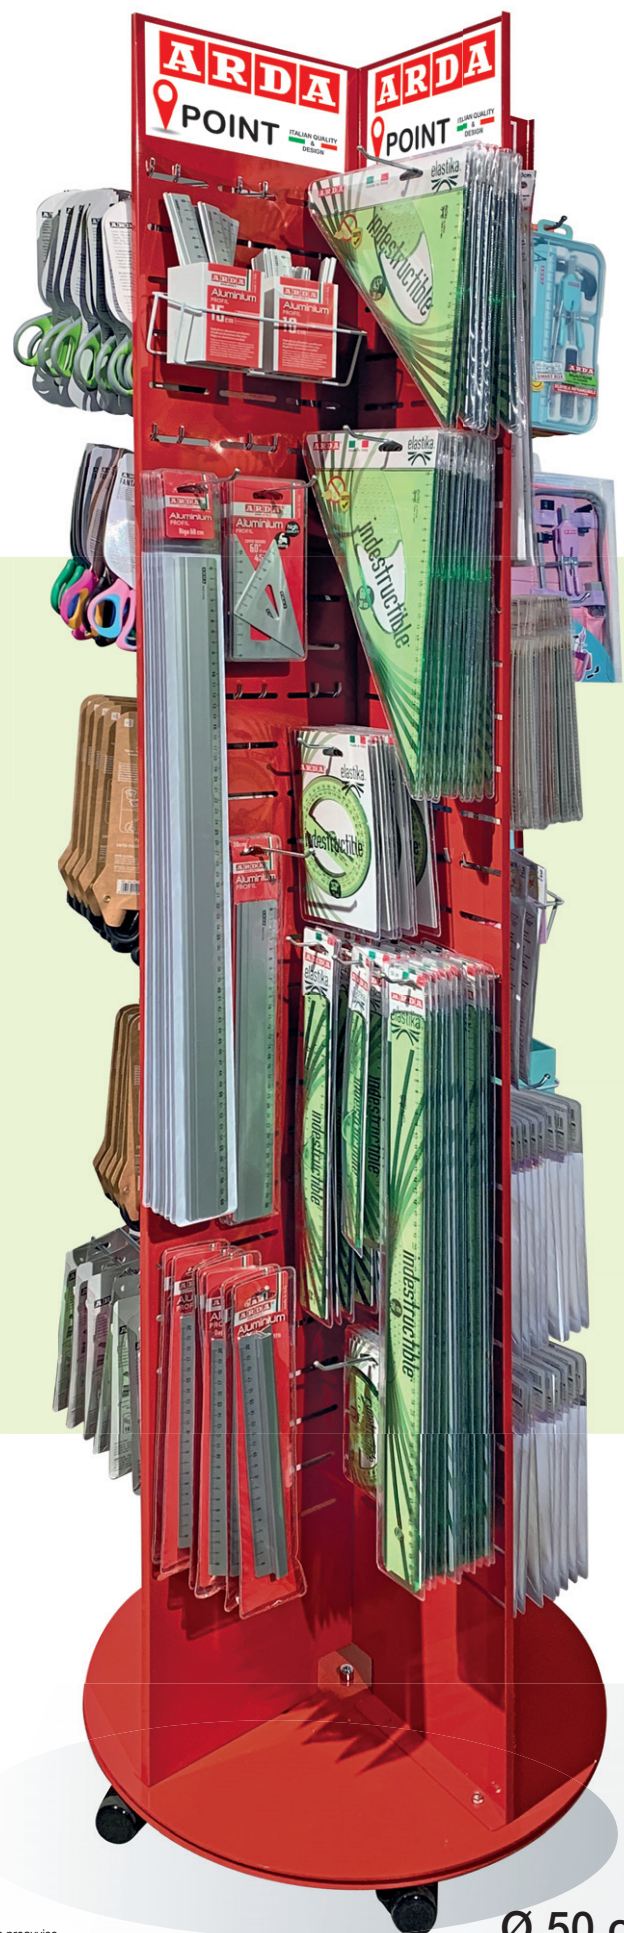

DIM. cm. 200 x 50 x 200 h.

Example of assortment: the content can be changed from the picture

STRONG STRUCTURE IN PAINTED METAL
MODULAR, SEVERAL DISPLAYS CAN BE PLACED SIDE SIDE

BASE WITH INTEGRATED DRAWER FOR PRODUCT STORAGE
 SHELF WITH PRICE HOLDER PROFILE, POSITIONABLE AT DIFFERENT HEIGHTS

METAL PRICE HOLDER HOOK 17 cm

MAGNETIC SEPARATOR KIT FOR SHELF OR DRAWER BASE

SPECIAL SPACE-SAVING POCKETS FOR RULERS, SET SQUARES AND PROTRACTORS

SPECIAL GRIDS FOR COMPASSES

REF. 3000
**DISPLAY DA TERRA GIREVOLE
REVOLVING FLOOR DISPLAY**

 STRUTTURA SOLIDA IN METALLO - BASE CON RUOTE
 METAL SOLID STRUCTURE - BASE WITH WHEELS

Esempio di allestimento - Example of content

DIM. cm. Ø 50 x 176 h.

176 cm

Ø 50 cm

 Esempio di assortimento : il contenuto può subire variazioni rispetto alla foto.
 Example of assortment: the content can be changed from the picture.